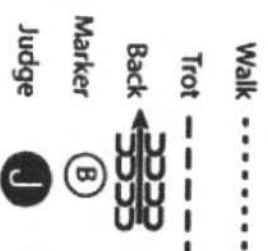

open walk / trot
Novice / Green horse
Showmanship

1. Walk from A to B.
2. Trot from B to the Judge.
3. Stop and set up for inspection.
4. When dismissed perform a 270 degree turn and walk straight away from the Judge.