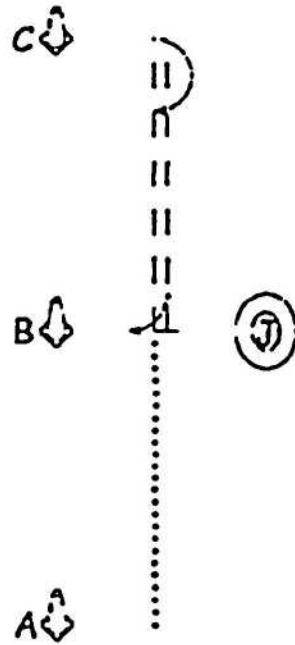

Pony, JR

:: SHOWMANSHIP ::

Class: _____ Show Date: _____ Judge: _____

Start at cone A
 Walk from cone A to cone B
 Trot from cone B to cone C
 Stop at cone C and pivot 180°
 Trot to cone B
 Stop and set up for inspection
 Pivot 90° and walk to the line-up when dismissed

J	JUDGE
.....	WALK
-----	TROT
-----	BACK
-	STOP
○	TURN