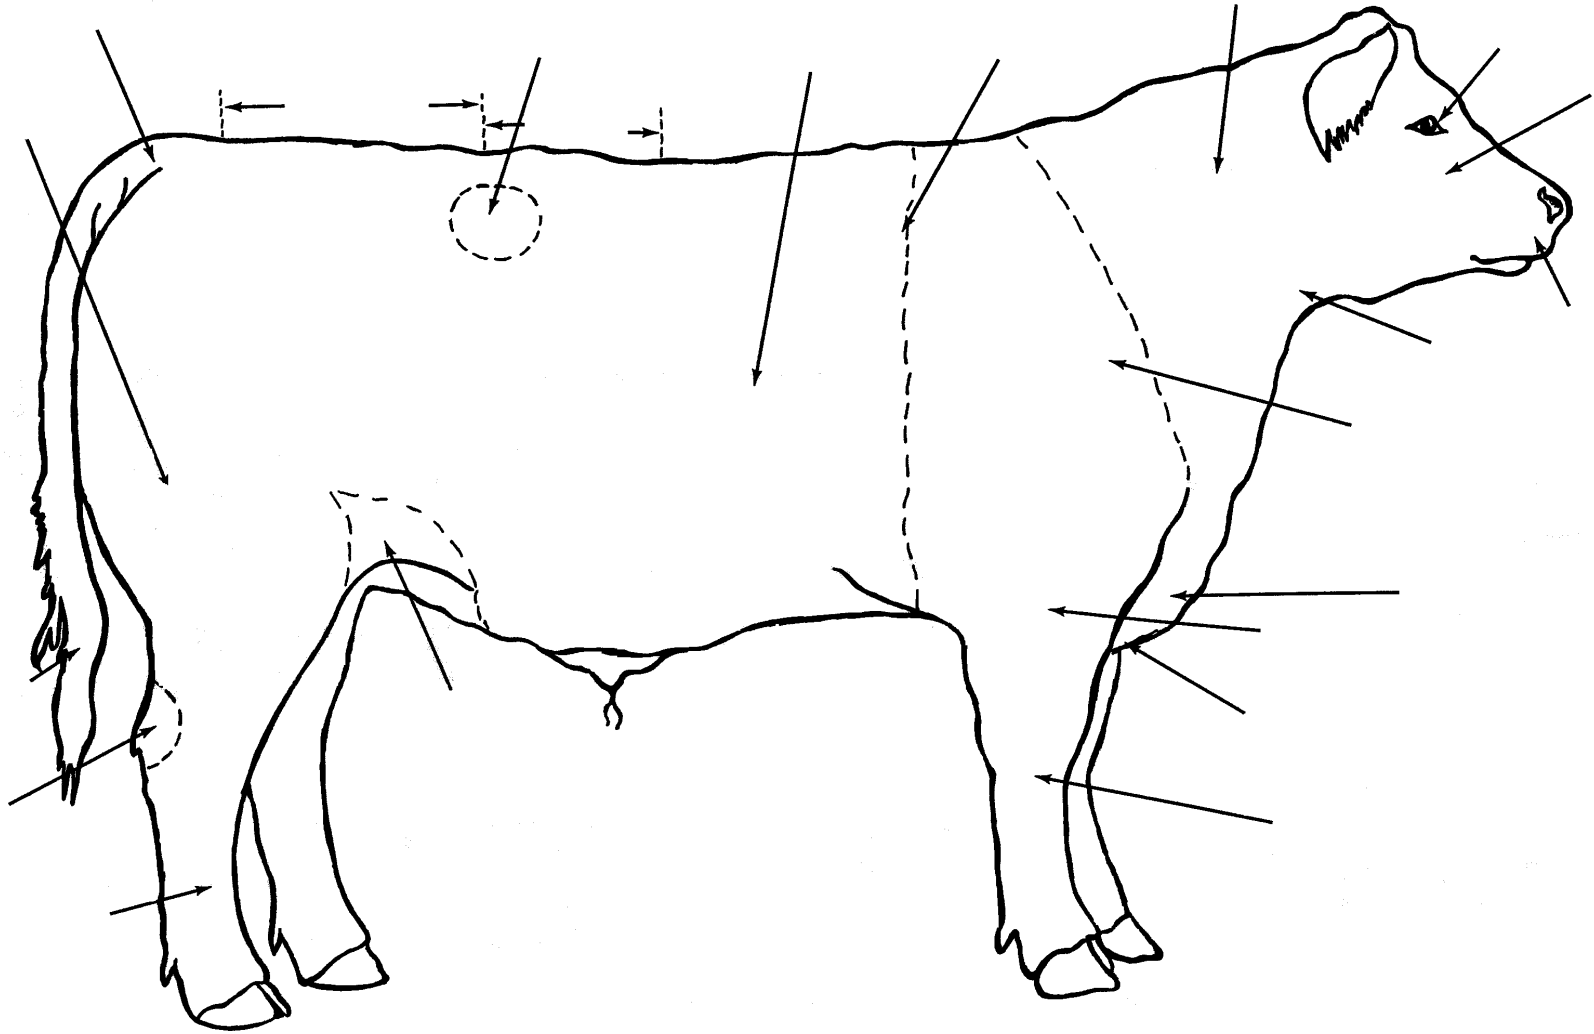

STEER...PARTS IDENTIFICATION

Agriculture and Natural Resources
University of California Cooperative Extension
4-H 2005

BRISKET

CHEST **EYE**

FLANK

FOREARM

FORELEG

GIRTH **HEAD**

HEART

HIND LEG

HOCK **HOOK**

LOIN

MUZZLE

NECK **RIBS**

ROUND

RUMP

SHOULDER

SWITCH

TAIL HEAD

THROAT