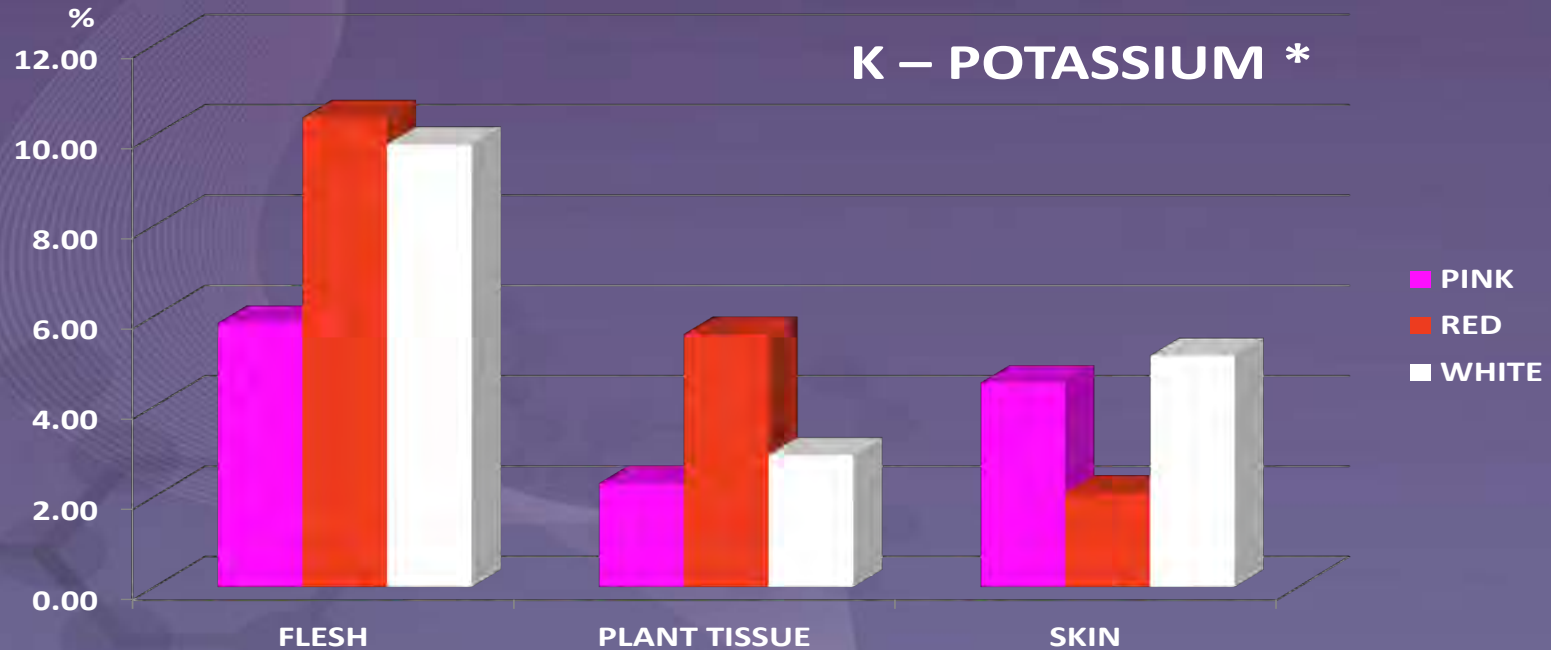

*Making a Difference
for California*

University of California
Agriculture and Natural Resources

*Making a Difference
for California*

University of California
Agriculture and Natural Resources

* REPRESENTATIVE VOLUME OF SAMPLES AND STATISTICAL TREATMENT NEEDED FOR SUFFICIENCY RANGES/OPTIMAL REFERENCE VALUES. ANALYSES PERFORMED BY AGQ LABS IN OXNARD, CA