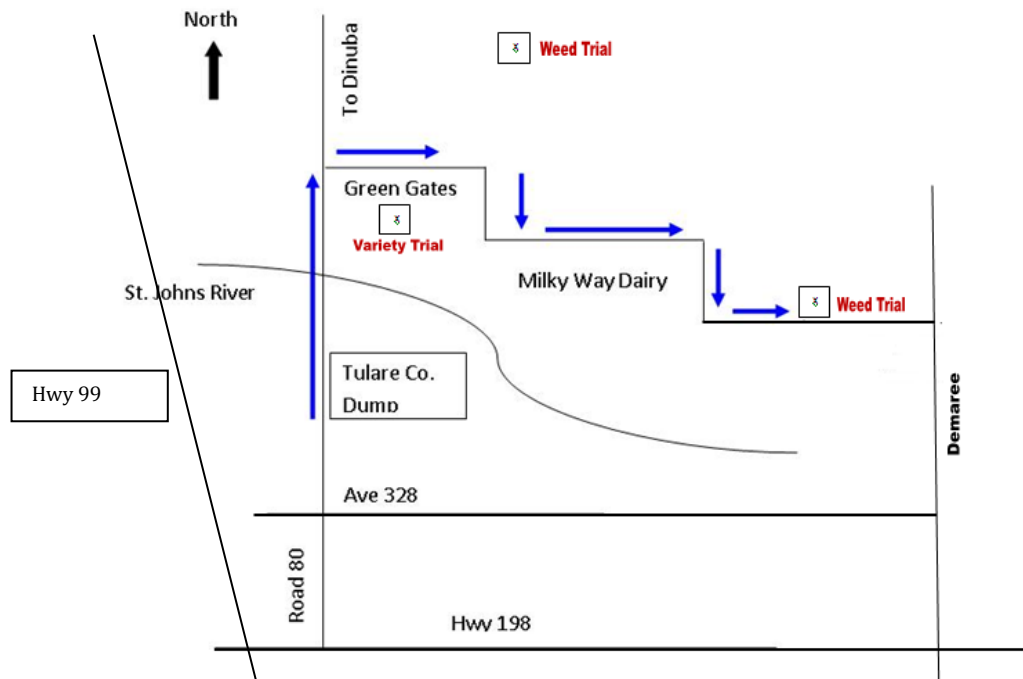

**University of California
Small Grain Field Day**

Tuesday, May 1, 2012 – 9:00 to 11:00 AM

Registration begins at 8:30 am. Tour from 9:00 am to noon. Trial will be demonstrated at Milky Way Dairy. Breakfast burritos and coffee will be provided.

- Stop One: **Large Scale Wheat and Triticale Silage Trials** - Wheat, triticale trials will be observed for disease resistance, yield and quality evaluation of varieties. *Steve Wright, Gerardo Banuelos, Phil Mayo, UCCE and UC Davis, Industry Speakers.*
- Stop Two: **Grass Herbicide Study in Irrigated Wheat** - Several herbicides were evaluated including new products and tank mix in combination with broadleaved herbicides.
- Stop Three: **Broadleaf Weed Control with Express herbicide and other broadleaf and grass herbicide combinations will be demonstrated and discussed.**

Directions: East or West on Hwy 98 to Road 80 (Plaza Drive). Go north on Road 80 past Avenue 328, the Tulare County Landfill and St. Johns River. Then turn right about ¼ mile past the river onto a paved road with green gates and follow the paved road to Milky Way Dairy just past the gates. (See map below)

Small Grain News

April 2012

In this issue:

**Small Grain Field Day
Tulare County
May 1, 2012**

Steve Wright, Farm Advisor
Kings and Tulare Counties